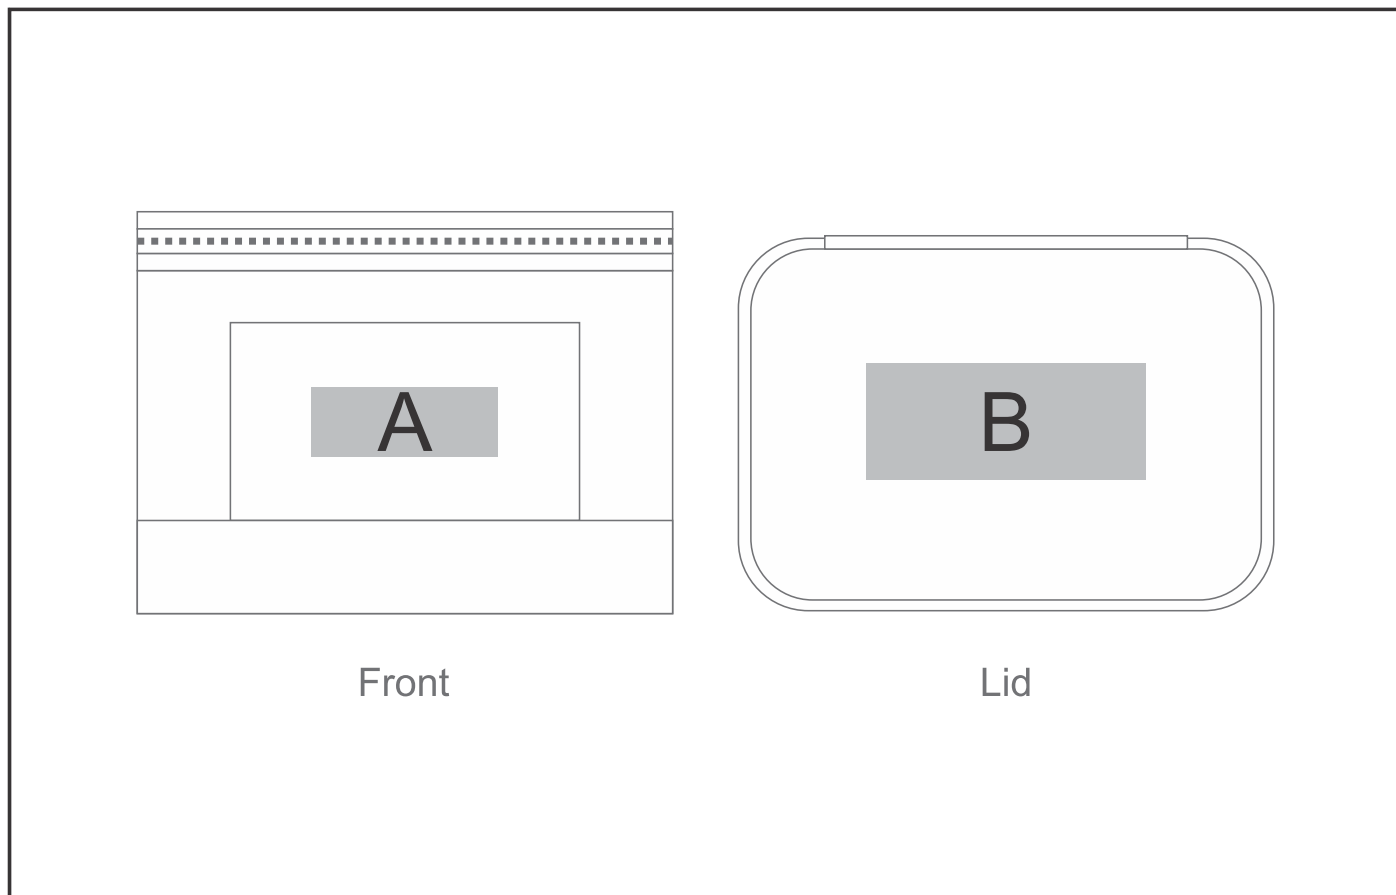

CL-AM-88-B

Dublin 6-Can Cooler

Need to know:

-- Includes 1-Colour, 1-Position Screen Print (setup fees apply)

Branding Options:

Position A

1. Screen Print (SB)
1 Colour
Size: 80mm wide x 30mm high
2. Digital Direct Transfer (DDT-D)
Full Colour
Size: 80mm wide x 30mm high

Position B

1. Screen Print (SB)
1 Colour
Size: 120mm wide x 50mm high
2. Digital Direct Transfer (DDT-D)
Full Colour
Size: 80mm wide x 30mm high